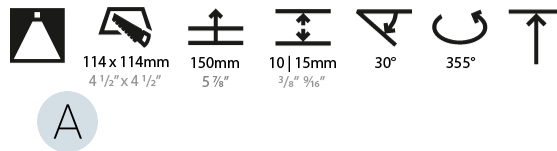

PHYSICAL

Shape: Square
Length (mm): 119
Length (in): 4 11/16
Width (mm): 119
Width (in): 4 11/16
Depth (mm): 132
Depth (in): 5 3/16
Ceiling Thickness (mm): 10 / 12.5 / 15
Ceiling Thickness (in): 3/8 or 1/2 or 9/16
Min. Recessing Depth (mm): 150
Min. Recessing Depth (in): 5 7/8
Light Distribution: Adjustable / Downlight
Weight (kg): 0.542
Weight (lbs): 1.2
Fixture Finish: SSR / BKV / CWI / CRY / HAB / LAG / UFT / ITA / RUA / RUR / MIC / FTG / MYG / TWT / LOD / PUS / FRO / FUP / KIA / POP / BLS / SPG / MEY / GOH / GUM / CHC / COM / ABZ / JAG / OBR / MOS / ROR
Fixture Material: Aluminum Die Cast
Cut-out Measurements: 114mm / 4 1/2" x 114mm / 4 1/2"

ELECTRICAL

Lamp Type: LED
Input Wattage (W): 16.5
Total Output Wattage (W): 14
Dimming: Tri-Mode (Non-Dimming and Phase Dimming (120Vac only) and 0-10V Dimming)
Driver Included: No
Driver Location: Recessed Housing
Driver Type: Constant Current - Universal
Driver Class: Class 2
Housing: See components
Input Voltage (V): 120 - 277
Constant Current (MA): 500

LED

Number of LEDs: 1
Color Temperature (°K): 2700 / 3000 / 3500 / 4000
Max. Delivered Lumen (lm): 940 / 980 / 1029 / 1050
Nominal Lumen (lm): 1386 / 1438 / 1511 / 1542
CRI: >90 CRI
Lamp Life (hrs): 50000

OPTICAL

Reflector°: 20 / 40 / 60
Adjustability: Rotational 355°; Tilt 30°

RATINGS AND CERTIFICATIONS

Certified By: Certified for North American Standards
IP rating: IP20