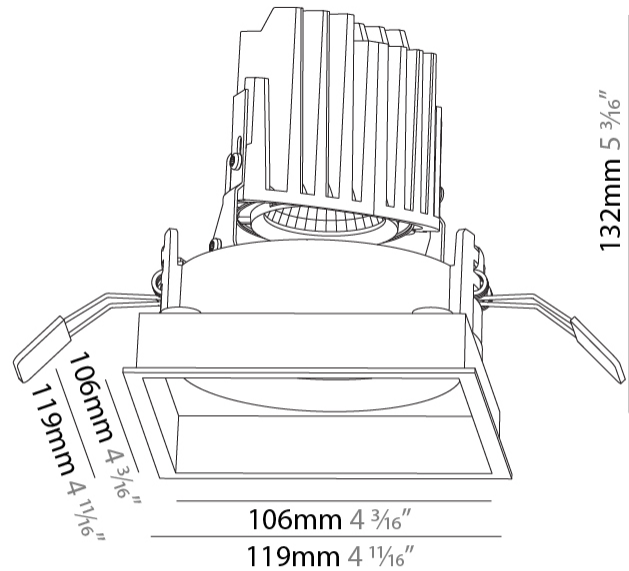

PHYSICAL

Shape: Square
Length (mm): 119
Length (in): 4 11/16
Width (mm): 119
Width (in): 4 11/16
Depth (mm): 132
Depth (in): 5 3/16
Ceiling Thickness (mm): 10 / 12.5 / 15
Ceiling Thickness (in): 3/8 or 1/2 or 9/16
Min. Recessing Depth (mm): 150
Min. Recessing Depth (in): 5 7/8
Light Distribution: Adjustable / Downlight
Weight (kg): 0.542
Weight (lbs): 1.2
Fixture Finish: SSR / BKV / CWI / CRY / HAB / LAG / UFT / ITA / RUA / RUR / MIC / FTG / MYG / TWT / LOD / PUS / FRO / FUP / KIA / POP / BLS / SPG / MEY / GOH / GUM / CHC / COM / ABZ / JAG / OBR / MOS / ROR
Fixture Material: Aluminum Die Cast
Cut-out Measurements: 114mm / 4 1/2" x 114mm / 4 1/2"

ELECTRICAL

Lamp Type: LED
Input Wattage (W): 16.5
Total Output Wattage (W): 14
Dimming: Tri-Mode (Non-Dimming and Phase Dimming (120Vac only) and 0-10V Dimming)
Driver Included: No
Driver Location: Recessed Housing
Driver Type: Constant Current - Universal
Driver Class: Class 2
Housing: See components
Input Voltage (V): 120 - 277
Constant Current (MA): 500

LED

Number of LEDs: 1
Color Temperature (°K): 2700 / 3000 / 3500 / 4000
Max. Delivered Lumen (lm): 940 / 980 / 1029 / 1050
Nominal Lumen (lm): 1386 / 1438 / 1511 / 1542
CRI: >90 CRI
Lamp Life (hrs): 50000

OPTICAL

Reflector°: 20 / 40 / 60
Adjustability: Rotational 355°; Tilt 30°

RATINGS AND CERTIFICATIONS

Certified By: Certified for North American Standards
IP rating: IP20