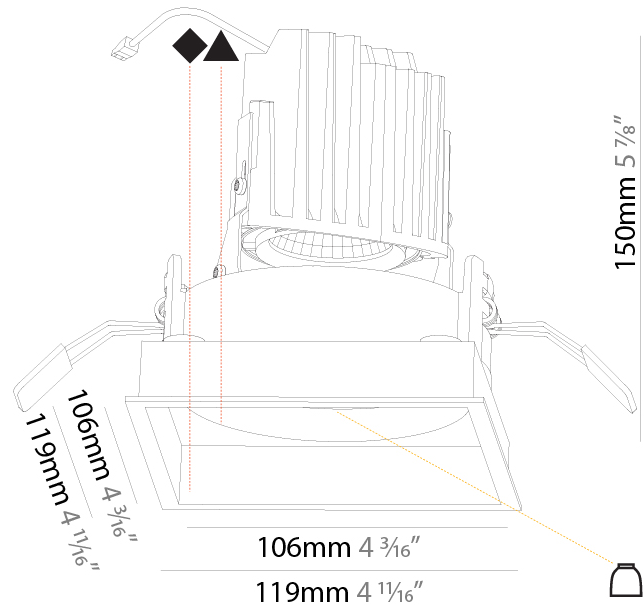

GENERAL

Series: Bioniq
Subseries: Bioniq Square Deep
Brand: Prolicht
Division: Architectural
Mounting Type: Recessed
Mounting Location: Ceiling
Subcategory: Downlight

PHYSICAL

Shape: Square
Length (mm): 119
Length (in): 4 ¹¹/₁₆"
Width (mm): 119
Width (in): 4 ¹¹/₁₆"
Depth (mm): 150
Depth (in): 5 ⁷/₈"
Ceiling Thickness (mm): 10 / 12.5 / 15
Ceiling Thickness (in): 3/8 or 1/2 or 9/16
Min. Recessing Depth (mm): 170
Min. Recessing Depth (in): 6 ¹¹/₁₆"
Light Distribution: Downlight
Weight (kg): 0.592
Weight (lbs): 1.31
Fixture Finish: SSR / BKV / CWI / CRY / HAB / LAG / UFT / ITA / RUA / RUR / MIC / FTG / MYG / TWT / LOD / PUS / FRO / FUP / KIA / POP / BLS / SPG / MEY / GOH / GUM / CHC / COM / ABZ / JAG / OBR / MOS / ROR
Fixture Material: Aluminum Die Cast
Cut-out Measurements: 114mm / 4 1/2" x 114mm / 4 1/2"

ELECTRICAL

Lamp Type: LED (Zhaga Standard)
Total Output Wattage (W): 15
Dimming: Dali Dimming
Driver Included: No
Driver Location: Recessed Housing
Driver Type: Constant Current 120Vac
Housing: See components
Input Voltage (V): 120
Constant Current (MA): 350

LED

Number of LEDs: 1
Color Temperature (°K): Warm Dim
Max. Delivered Lumen (lm): 760
Nominal Lumen (lm): 1140
CRI: >90 CRI
Lamp Life (hrs): 50000

OPTICAL

Reflector: 20 / 40 / 60
Adjustability: Rotational 355°; Tilt 30°

RATINGS AND CERTIFICATIONS

Certified By: Certified for North American Standards
IP rating: IP20